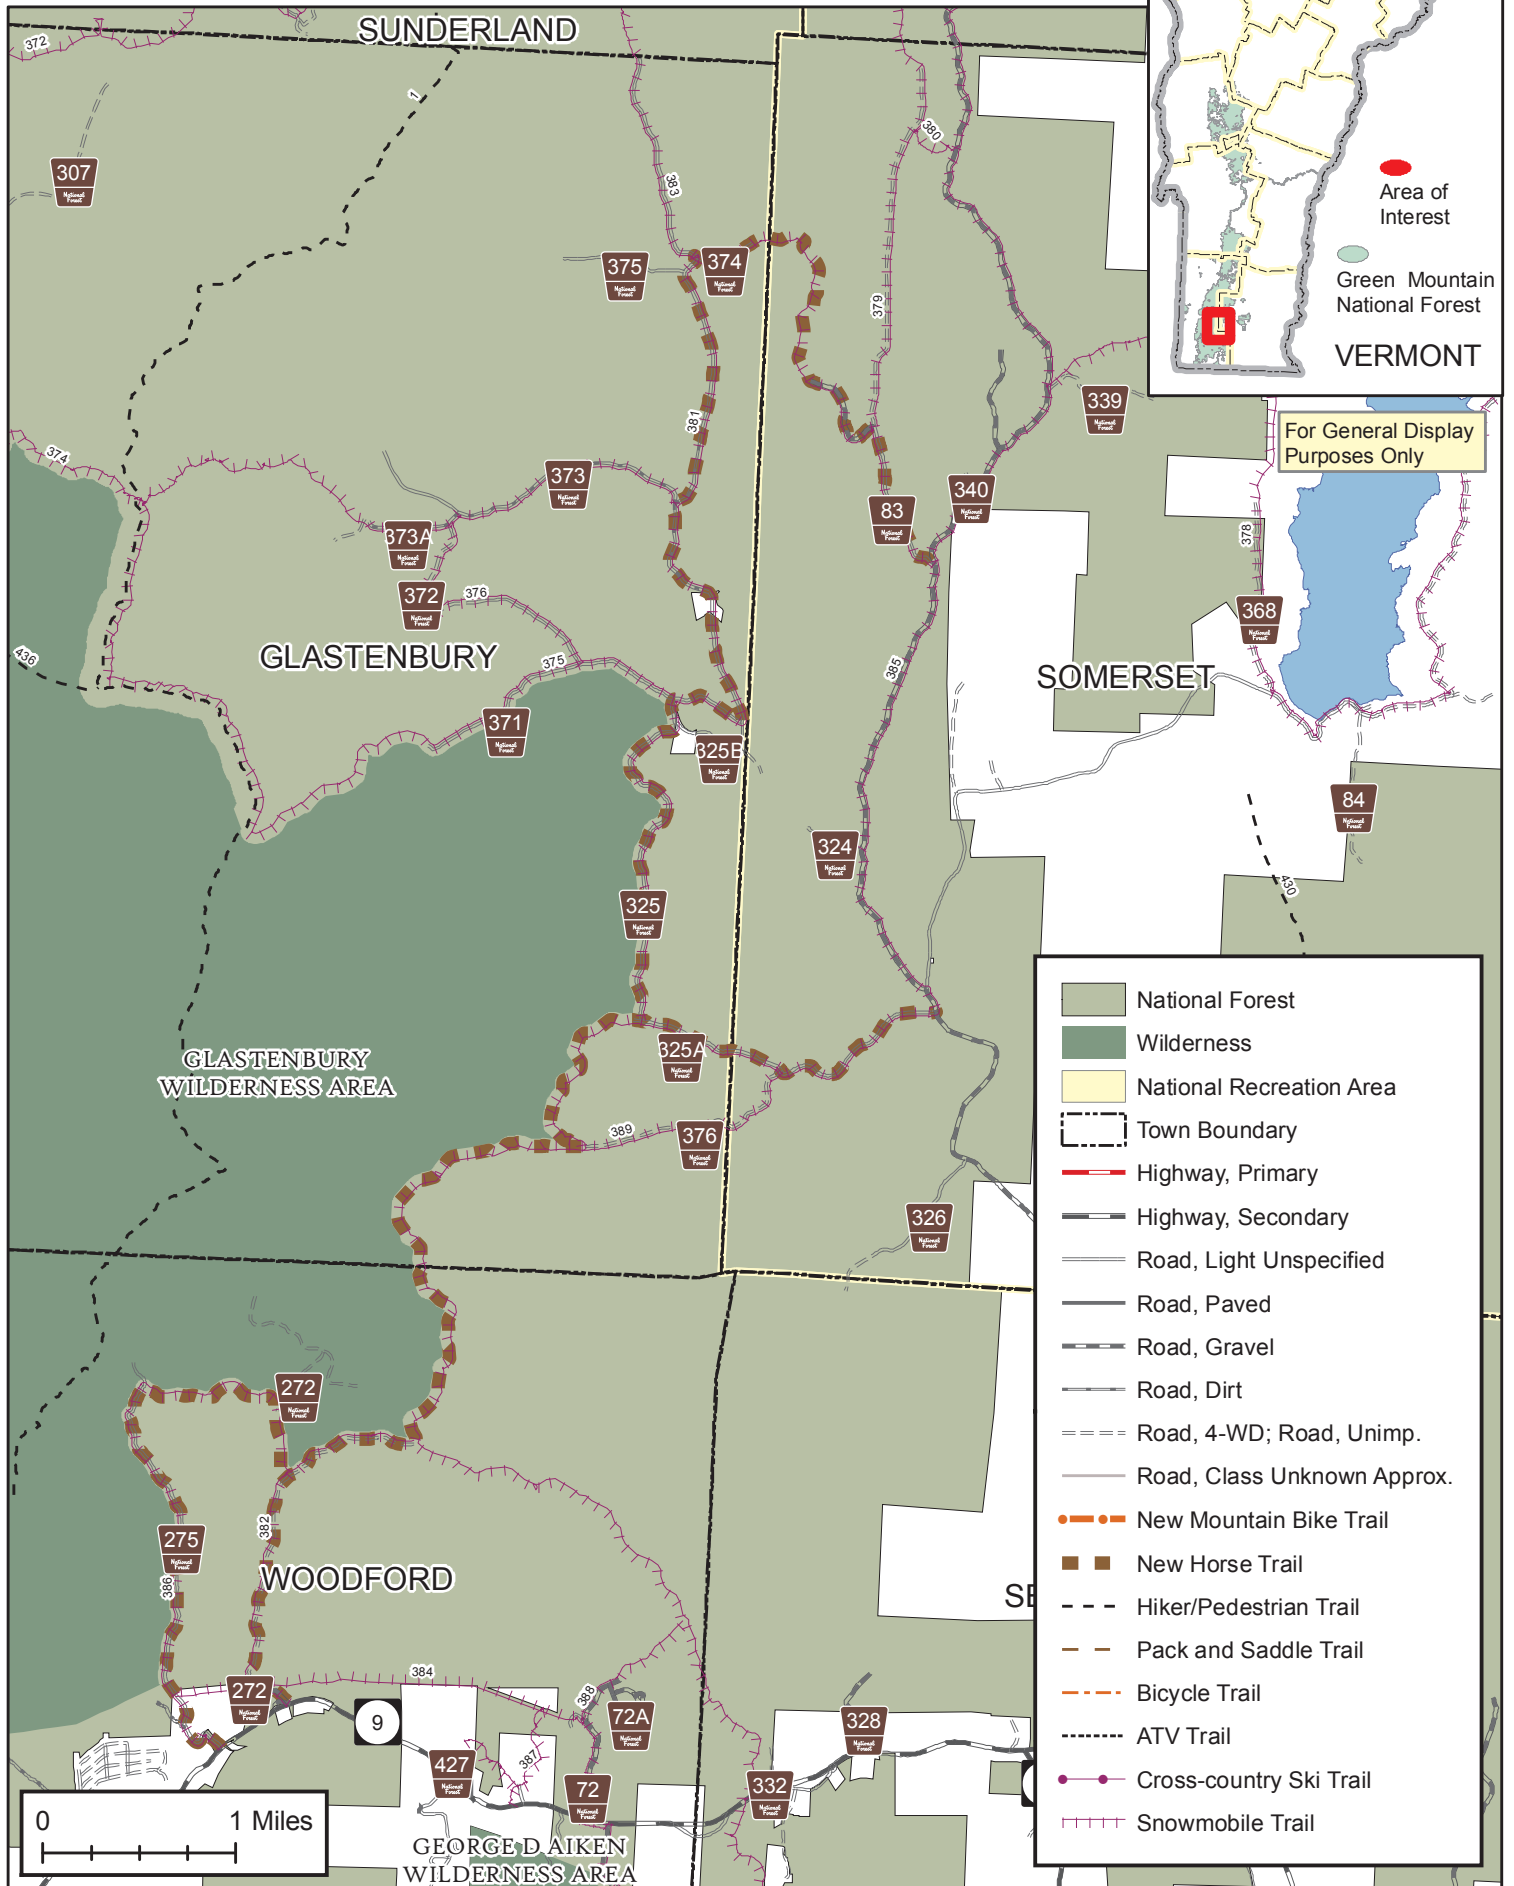

Green Mountain National Forest - South Half- Bottom

New Equestrian and Mountain Bike Trails October 2008

For General Display Purposes Only

- National Forest
- Wilderness
- National Recreation Area
- Town Boundary
- Highway, Primary
- Highway, Secondary
- Road, Light Unspecified
- Road, Paved
- Road, Gravel
- Road, Dirt
- Road, 4-WD; Road, Unimp.
- Road, Class Unknown Approx.
- New Mountain Bike Trail
- New Horse Trail
- Hiker/Pedestrian Trail
- Pack and Saddle Trail
- Bicycle Trail
- ATV Trail
- Cross-country Ski Trail
- Snowmobile Trail